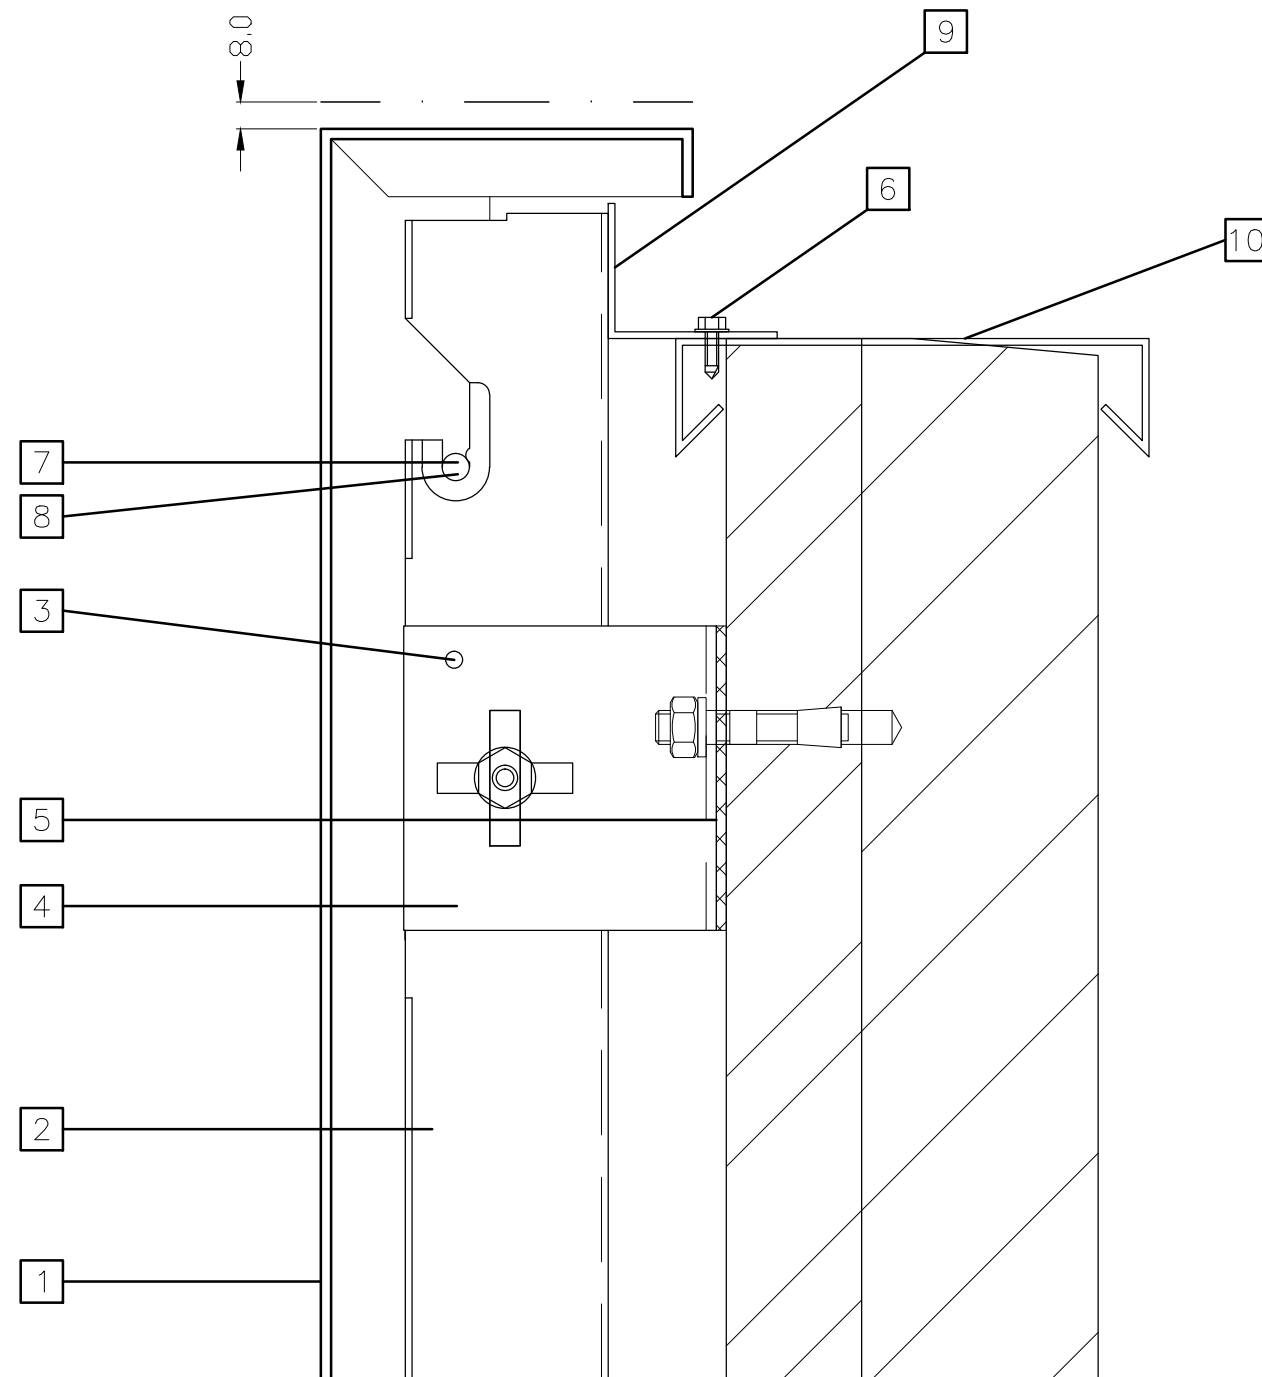

INDEX

| | aanwerking bestaande dakrand |
|----|------------------------------|
| 1 | gevelcassette alu Limeparts |
| 2 | U-profiel alu 2mm Limeparts |
| 3 | borging Limeparts |
| 4 | ophangbeugel 3mm Limeparts |
| 5 | neoprene 3mm Limeparts |
| 6 | bevestiging Limeparts |
| 7 | ophangpen Limeparts |
| 8 | ophangkunststof Limeparts |
| 9 | bevestiging Limeparts |
| 10 | niet Limeparts dakrand |