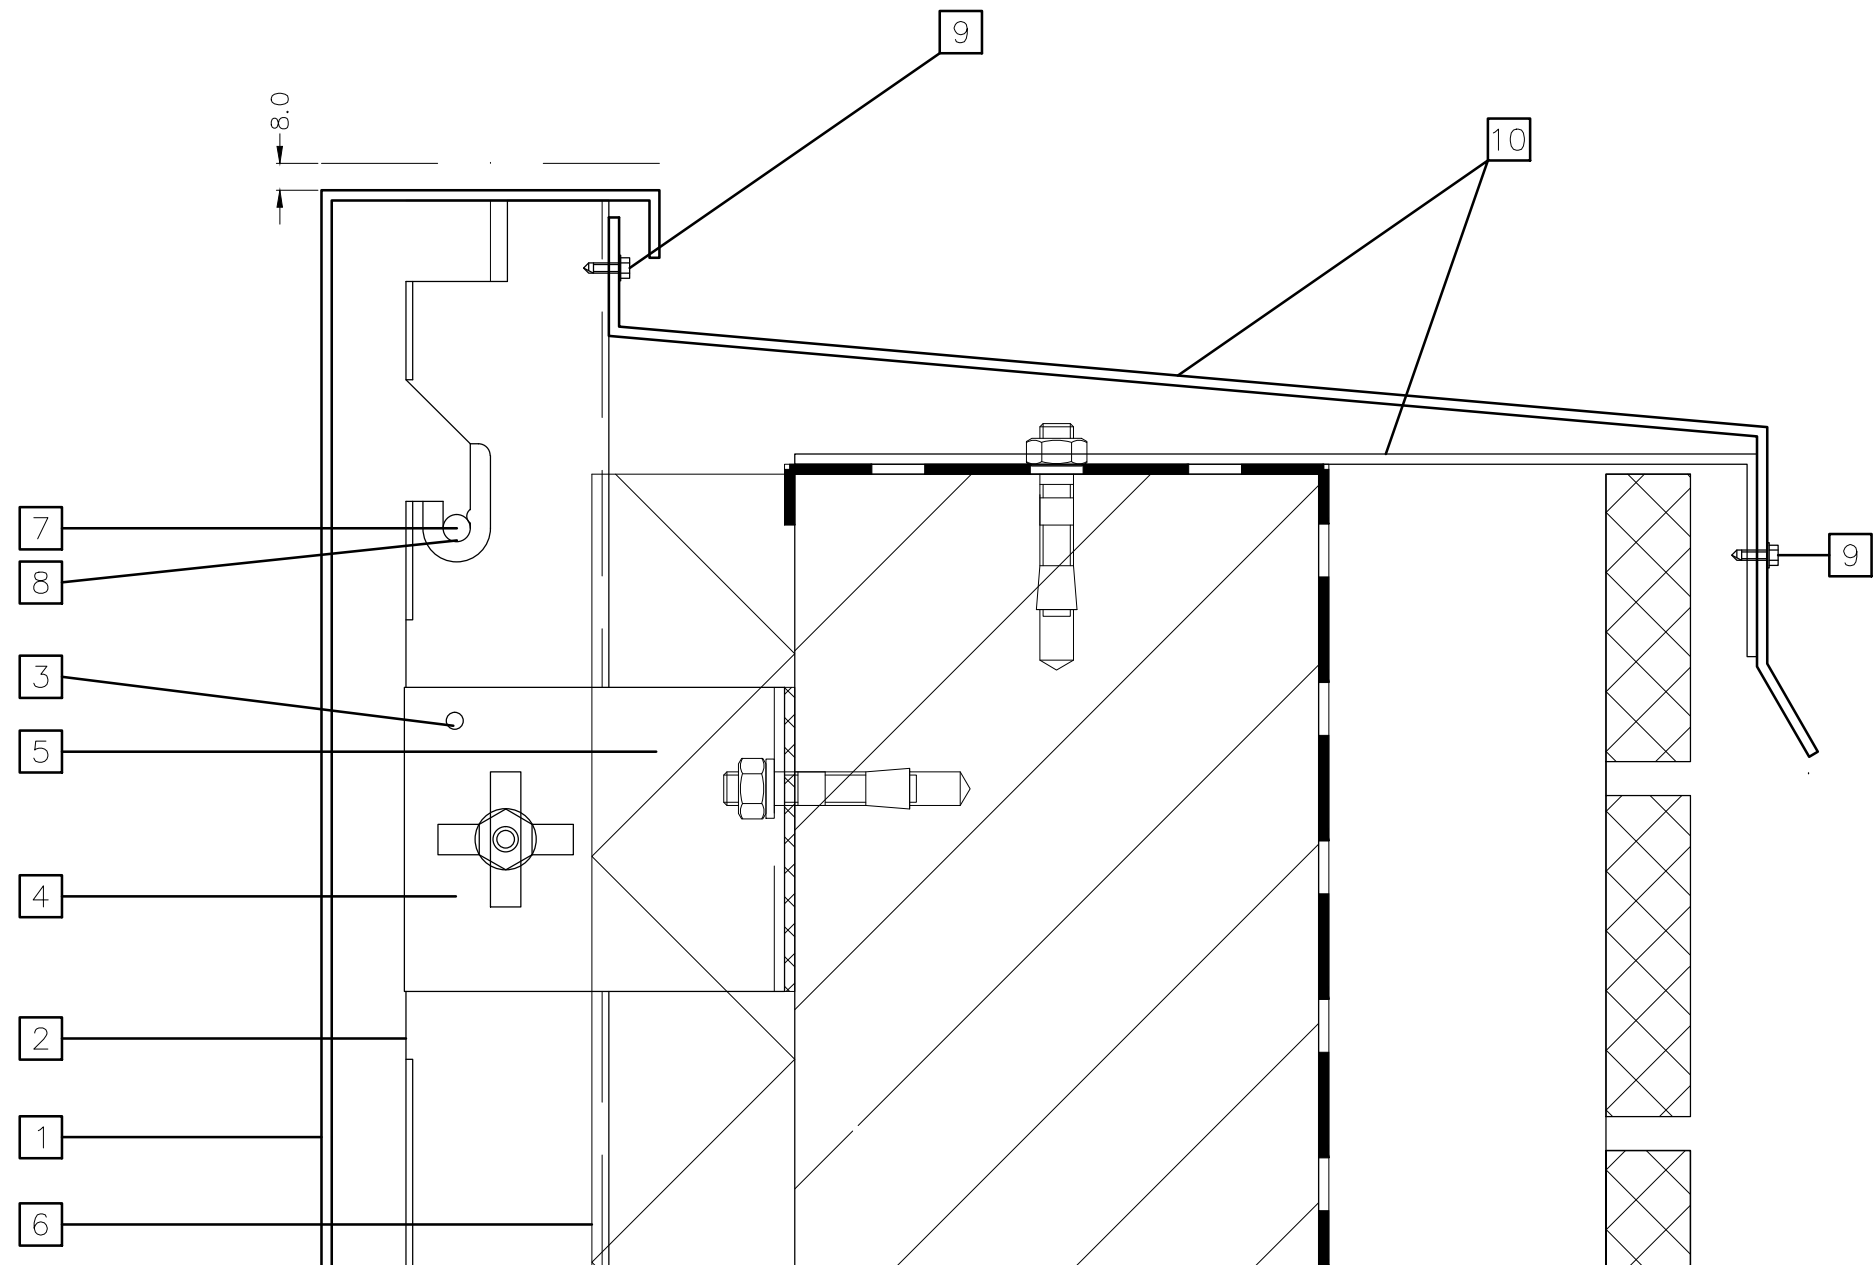

INDEX

aanwerking dakrand met dakkap	
1	gevelcassette alu Limeparts
2	U-profiel alu 2mm Limeparts
3	borging Limeparts
4	ophangbeugel 3mm Limeparts
5	neoprene 3mm Limeparts
6	isolatie Limeparts
7	ophangpen Limeparts
8	ophangkunststof Limeparts
9	bevestiging Limeparts
10	Limeparts profiel