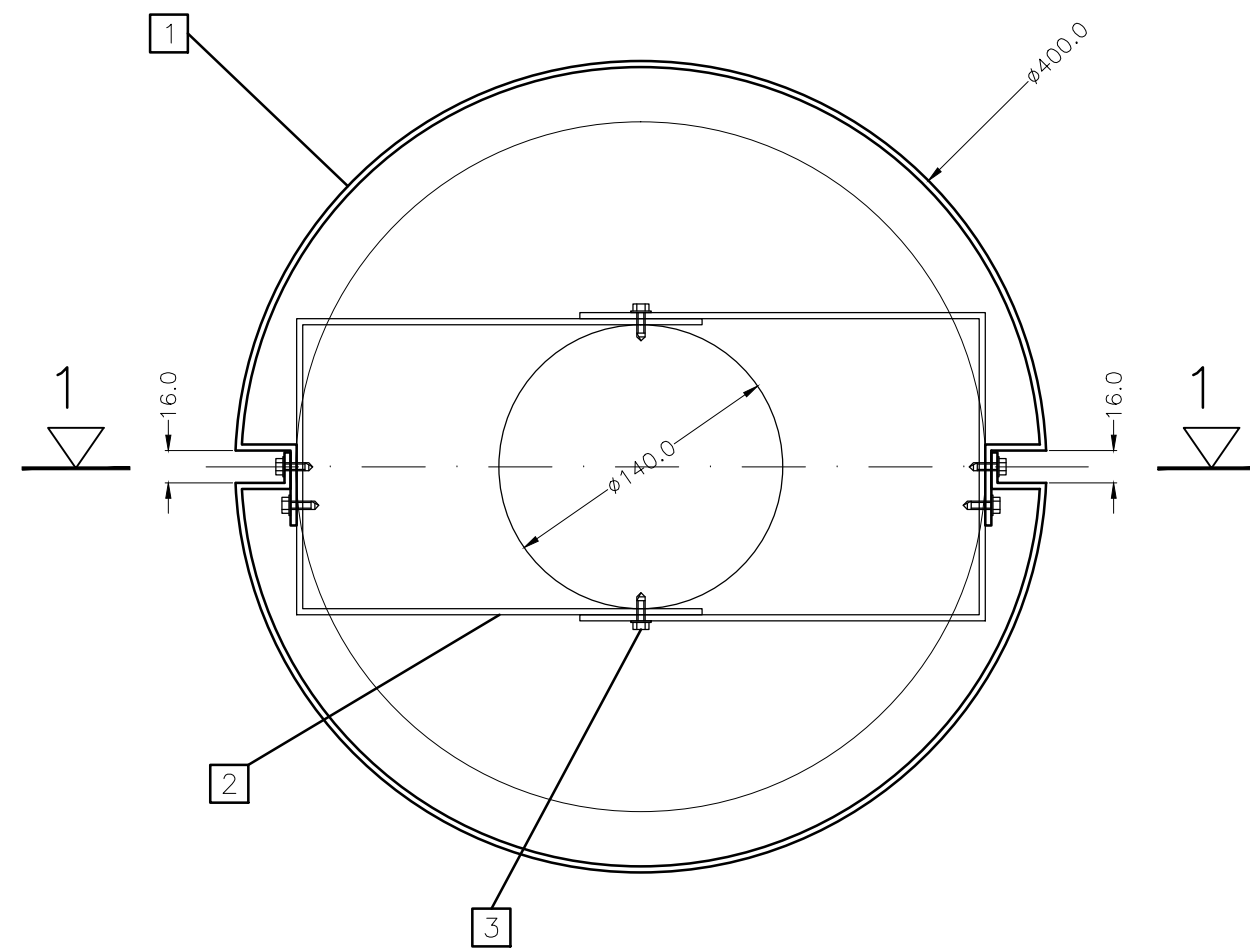

SNEDE 1-1

INDEX

detail kolombekleding	
1	gevelcassette alu Limeparts
2	ophangbeugel 3mm Limeparts
3	bevestiging Limeparts

LIMEPARTS NV
 GZ - ZONE 8 Tel. 32(0)89/62 09 11
 OOSTERRING 21 Fax 32(0)89/61 36 88
 B-3600 Genk