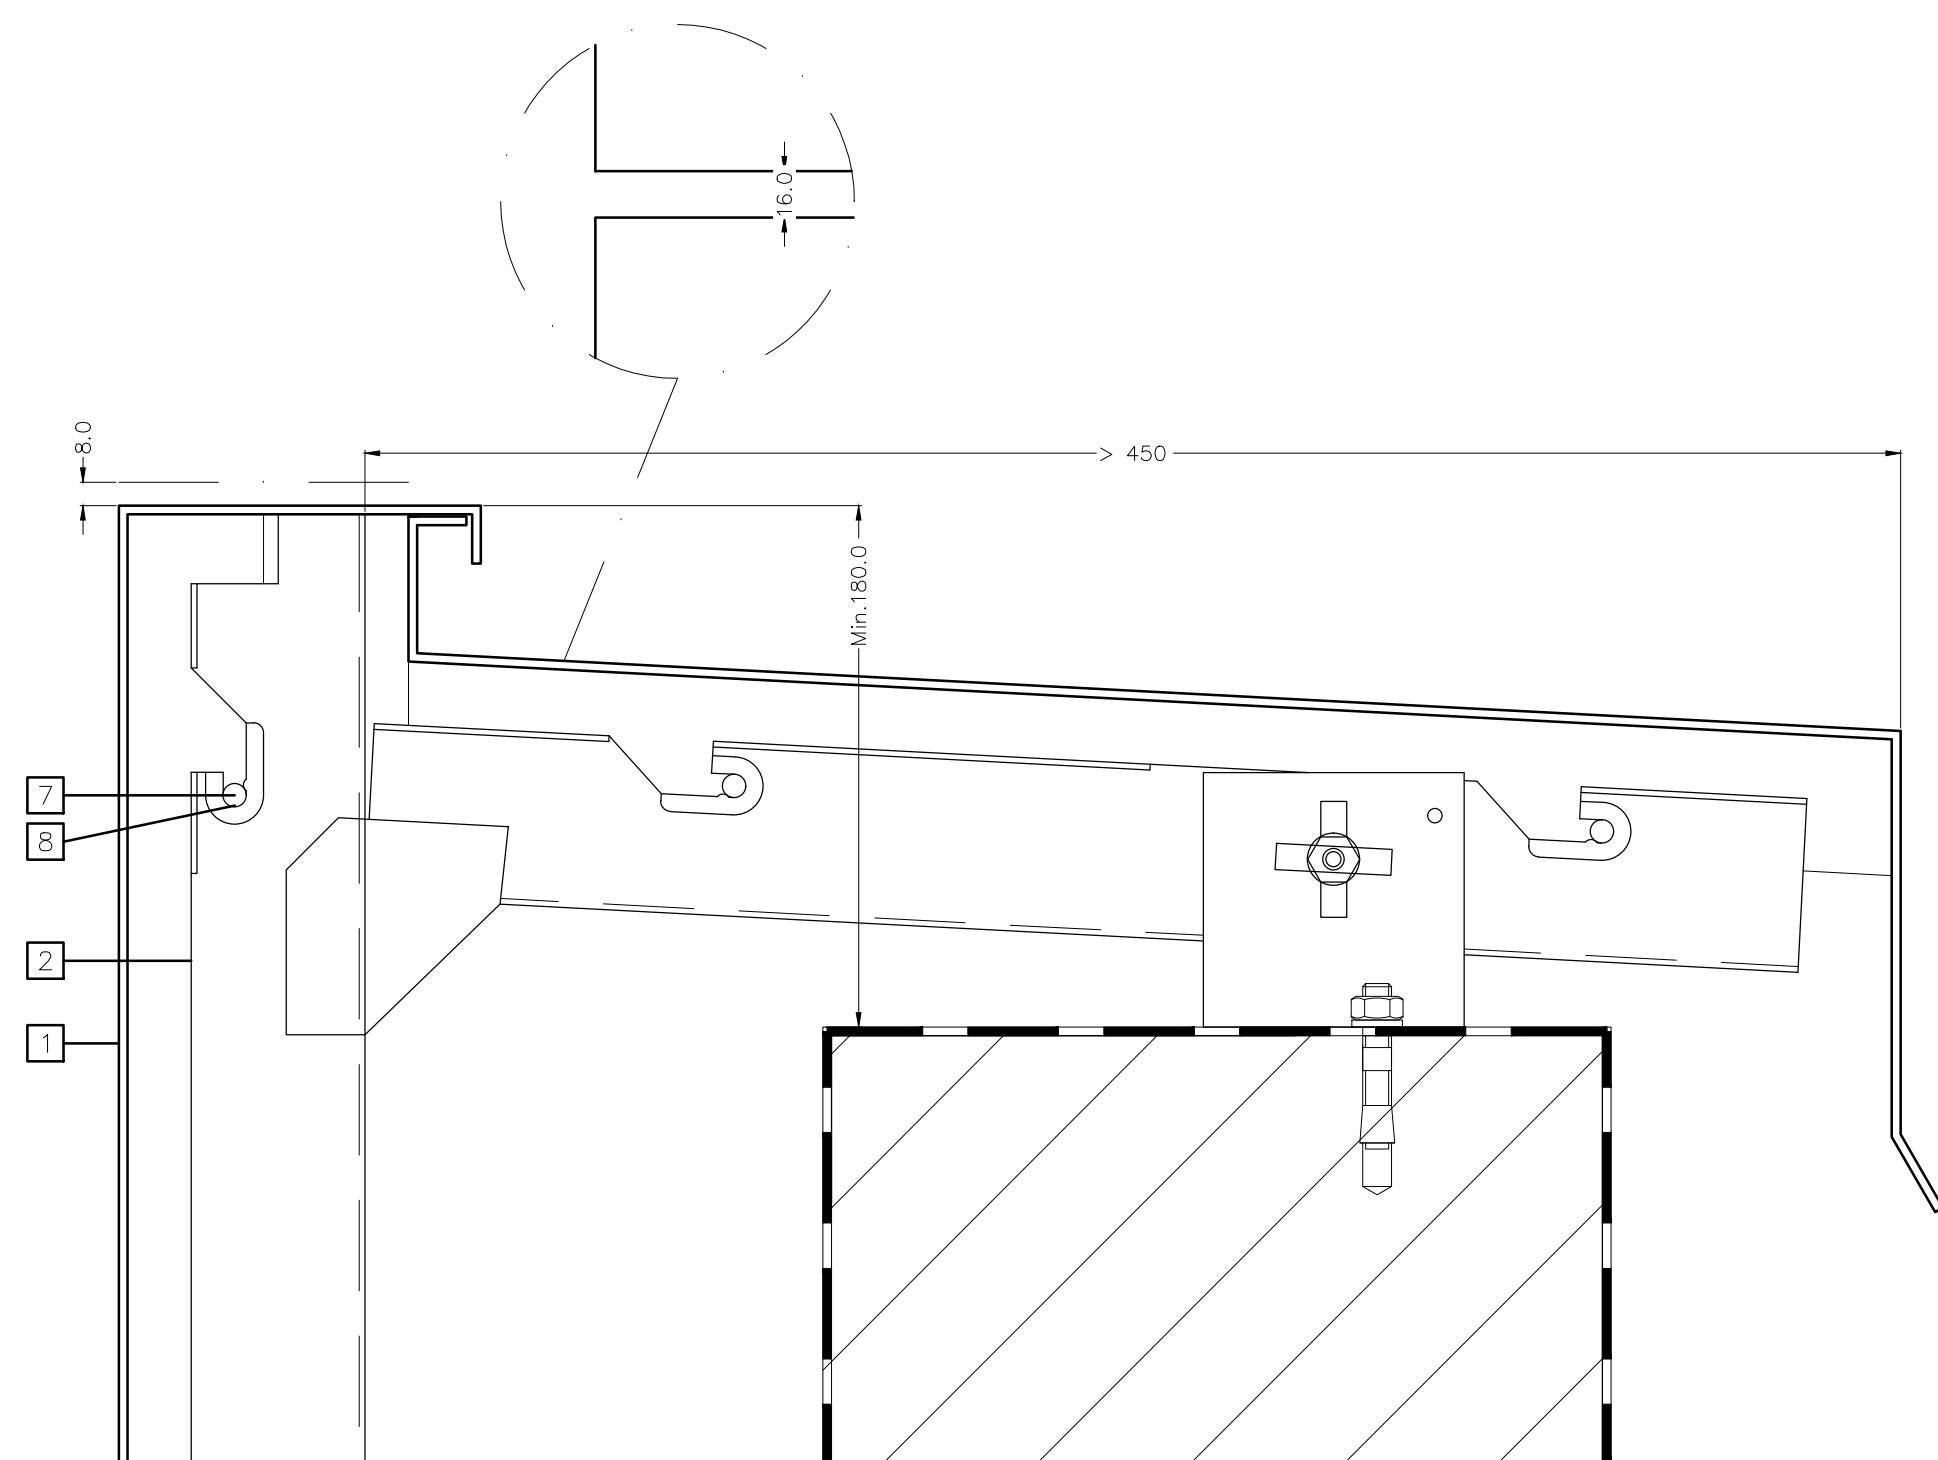

TOP VIEW

INDEX

aanwerking dakrand met dakcassette	
1	gevelcassette alu Limeparts
2	U-profiel alu 2mm Limeparts
3	borging Limeparts
4	ophangbeugel 3mm Limeparts
5	neoprene 3mm Limeparts
6	isolatie Limeparts
7	ophangpen Limeparts
8	ophangkunststof Limeparts
9	bevestiging Limeparts
10	Limeparts profiel